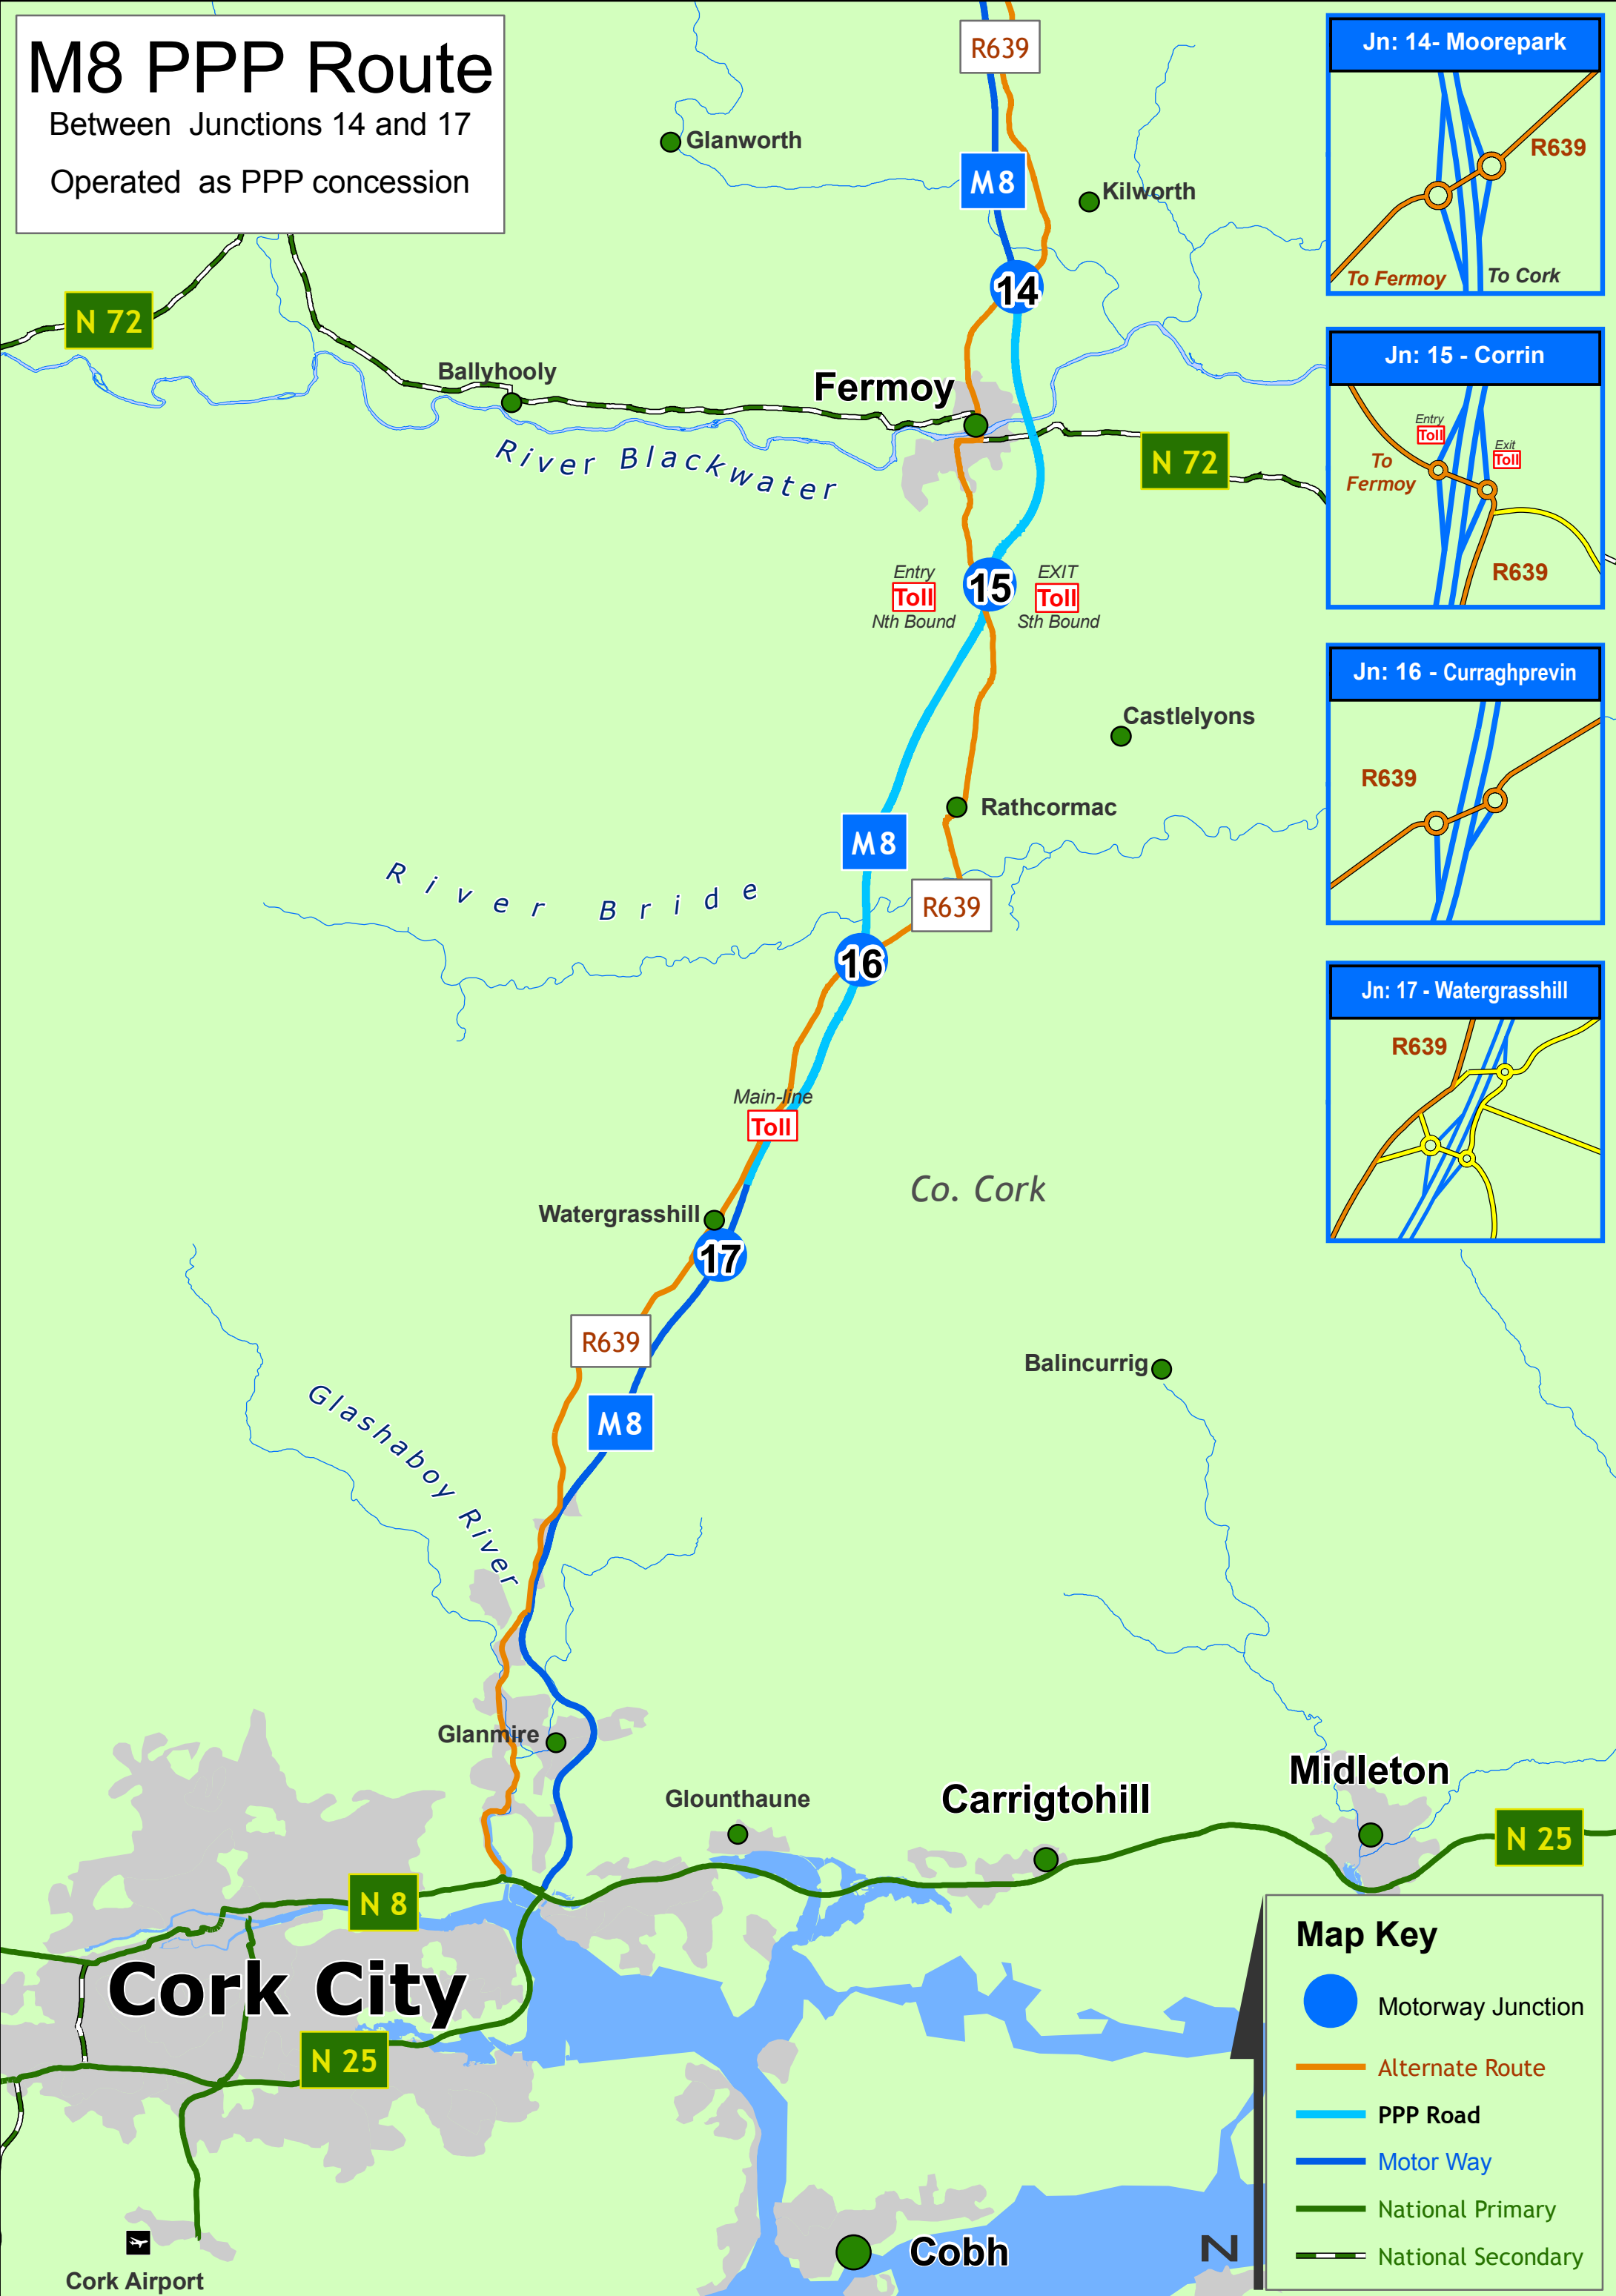

M8 PPP Route

Between Junctions 14 and 17

Operated as PPP concession

Map Key

- Motorway Junction
- Alternate Route
- PPP Road
- Motor Way
- National Primary
- National Secondary